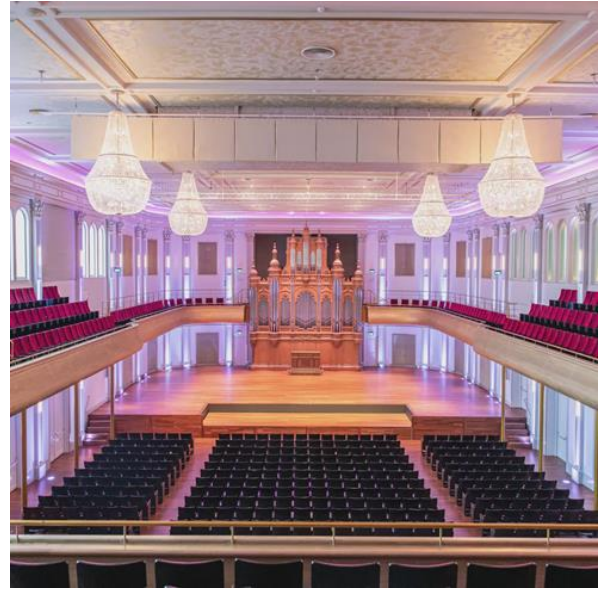

Technical specifications

Phil Haarlem Grote Zaal

Loading dock address + artists
entrance

Phillip Frankplein 2A
2019 HB Haarlem

Navigation adres cars:

Bakenessergracht 72

Navigation adres trucks:

Damstraat 12

The entrance is blocked with pollers, which are not operated on distance. To do this, contact the rear door by telephone via 0031 235121298

Please pay attention:

Haarlem is an environmental zone:

[Information environmental zone Haarlem](#)

Visitor adress

Lange Begijnestraat 11
2011 HH in Haarlem

023 - 512 12 12 (Main)

023 - 512 12 30 (Technical department)

023 - 512 12 98 (Artist Entrance)

Capaciteit 1.200 personen

Stage information

Stage dimensions

20,3 m x 10,6 m floor

15,4 m x 10,6 m (between balcony's, height is 3
meters)